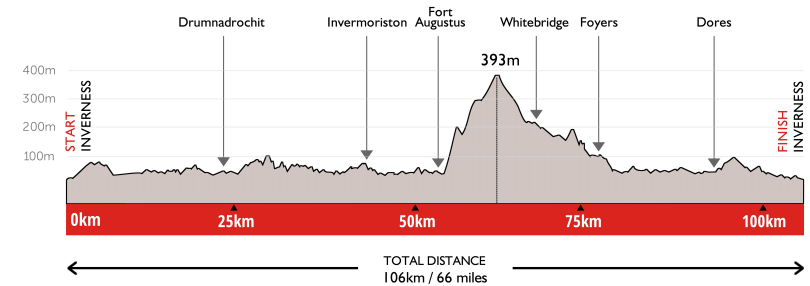

ROAD CLOSURES

Section	Traffic Restrictions
1 - Eden Court, Inverness - A82 Drumadrochit (A831)	05:35 - 08:05
2 - A82 Drumadrochit (A831) - Urquhart Castle	06:35 - 08:15
3 - A82 Urquhart Castle - A82 Invermoriston (Dalcataig Jnct)	06:20 - 09:05
4 - A82 Invermoriston (Dalcataig Jnct) - A82 Fort Augustus (B862 Jnct)	07:00 - 09:35
5- B862 Junction Fort Augustus - B862/B852 Junction	07:10 - 10:55
6 - B862/B852 Junction - Lower Foyers	07:45 - 11:05
7 - Lower Foyers - B852/B862 Dores	07:45 - 11:55
8 - B852/B862 Dores - Holm Roundabout, Inverness	08:15 - 12:25
9 - Holm Roundabout - Eden Court, Inverness (left lane only)	08:35 - 12:40

Map Symbols

Start/Finish

First Aid

Mile Markers

Feedstation / Toilets / Mechanical Support

KM Markers

Official Charity

Supporting Sponsors

Partners